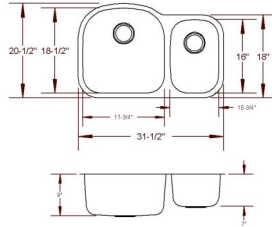

# Standard Stock sinks

Double Even

Large Single

70/30

60/40

100 Rectangular Round corners

50/50 Rectangular Round corners

2318 Single