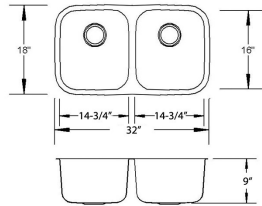

STONEWOOD DESIGN INC

Standard Stock sinks

Double Even

Large Single

70/30

60/40

100 Rectangular Round corners

50/50 Rectangular Round corners