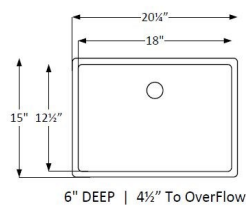

1916 Porcelain