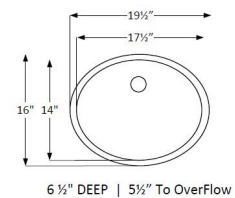

VISIT OUR SHOWROOM

825 7th Ave, Kirkland, WA 98033

PH: (425) 957-0873 F: (425) 957-0904 www.stonewoodonline.com