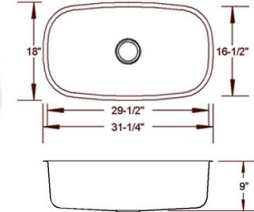

# Standard Stock sinks

Double Even

Large Single

70/30

60/40

100 Rectangular Round corners

50/50 Rectangular Round corners

2318 Single