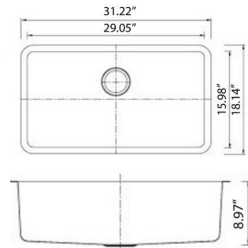

STONEWOOD DESIGN INC

Standard Stock sinks

Double Even

Large Single

70/30

60/40

100 Rectangular Round corners

50/50 Rectangular Round corners