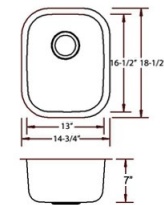

50/50 Rectangular Round corners

1418 Single