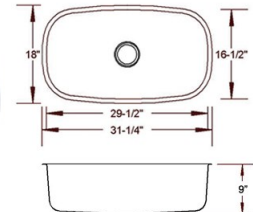

STONEWOOD DESIGN INC

Standard Stock sinks

Double Even

Large Single

70/30

60/40

100 Rectangular Round corners

50/50 Rectangular Round corners