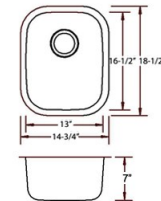

50/50 Rectangular Round corners

1418 Single