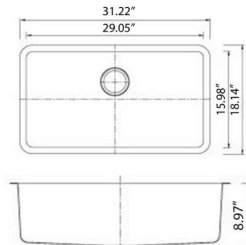

# Standard Stock sinks

Double Even

Large Single

70/30

60/40

100 Rectangular Round corners

50/50 Rectangular Round corners

2318 Single