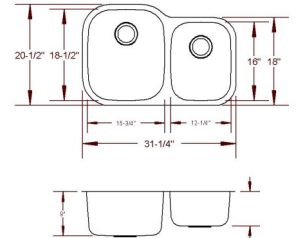

# Standard Stock sinks

Double Even

Large Single

70/30

60/40

100 Rectangular Round corners

50/50 Rectangular Round corners

2318 Single