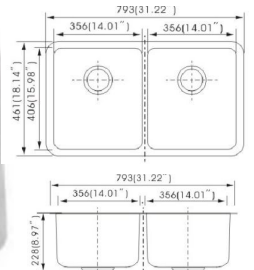

STONEWOOD DESIGN INC

Standard Stock sinks

Double Even

Large Single

70/30

60/40

100 Rectangular Round corners

50/50 Rectangular Round corners