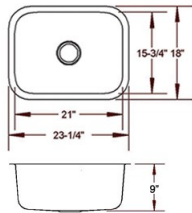

# Standard Stock sinks

Double Even

Large Single

70/30

60/40

100 Rectangular Round corners

50/50 Rectangular Round corners

2318 Single