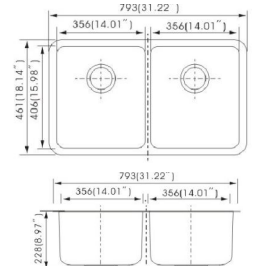

# Standard Stock sinks

Double Even

Large Single

70/30

60/40

100 Rectangular Round corners

50/50 Rectangular Round corners

2318 Single