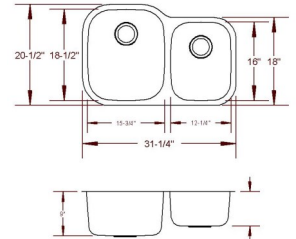

STONEWOOD DESIGN INC

Standard Stock sinks

Double Even

Large Single

70/30

60/40

100 Rectangular Round corners

50/50 Rectangular Round corners