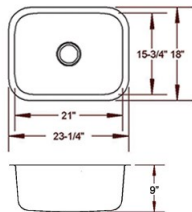

100 Rectangular Round corners