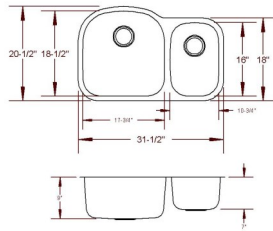

STONEWOOD DESIGN INC

Standard Stock sinks

Double Even

Large Single

70/30

60/40

100 Rectangular Round corners

50/50 Rectangular Round corners